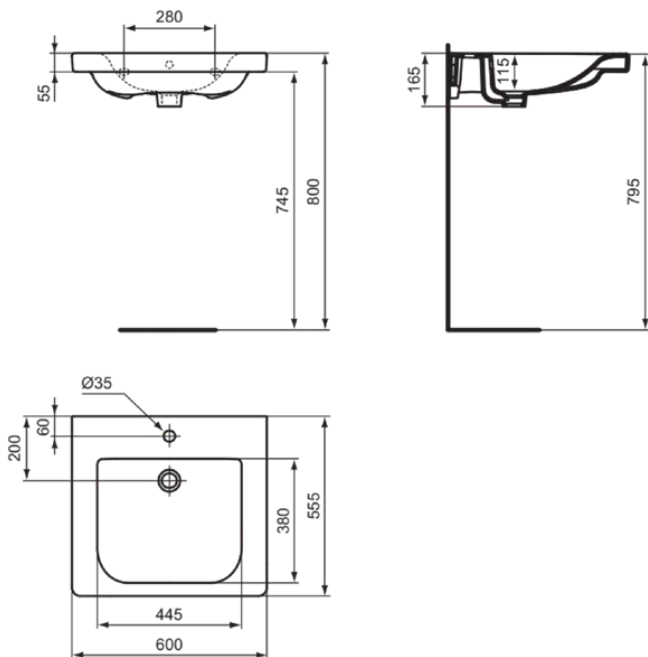

CONNECT FREEDOM

E548201

CONNECT FREEDOM | Basin 600x555x165 mm in white glossy finish, 1 tap hole, with overflow

Image & drawing

General information

Product type:	Washbasins
Sub product type:	Basin
Brand:	Ideal Standard
Suite name:	CONNECT FREEDOM
Designer:	Studio Levien
Colour:	01 - White Glossy
Surface finish effect:	glossy
Height (mm):	165
Width (mm):	600
Length / Projection (mm):	555
Net weight (kg):	20.00
EAN code:	5017830470243

Downloads

- [EPD](#)

Product standard & certifications

Additional standards:	EN 14688
DoP classification:	CL25

Product specifications

Colour code:	01
Colour description:	white glossy
Disabled model:	Yes
Includes a chain eye:	No
Material:	Ceramic
Material quality:	Vitreous china
Amount of tap holes for each washbasin:	1
Amount of washbasins:	1
Overflow visible:	Yes
PVD technology:	No
Support plateau:	Backside
Surface finish effect:	glossy
Tap hole position:	Centre
Type of overflow:	Round
With back wall:	No
With drain plug:	No
With overflow:	Yes
With siphon:	No
Mounting method:	Wall